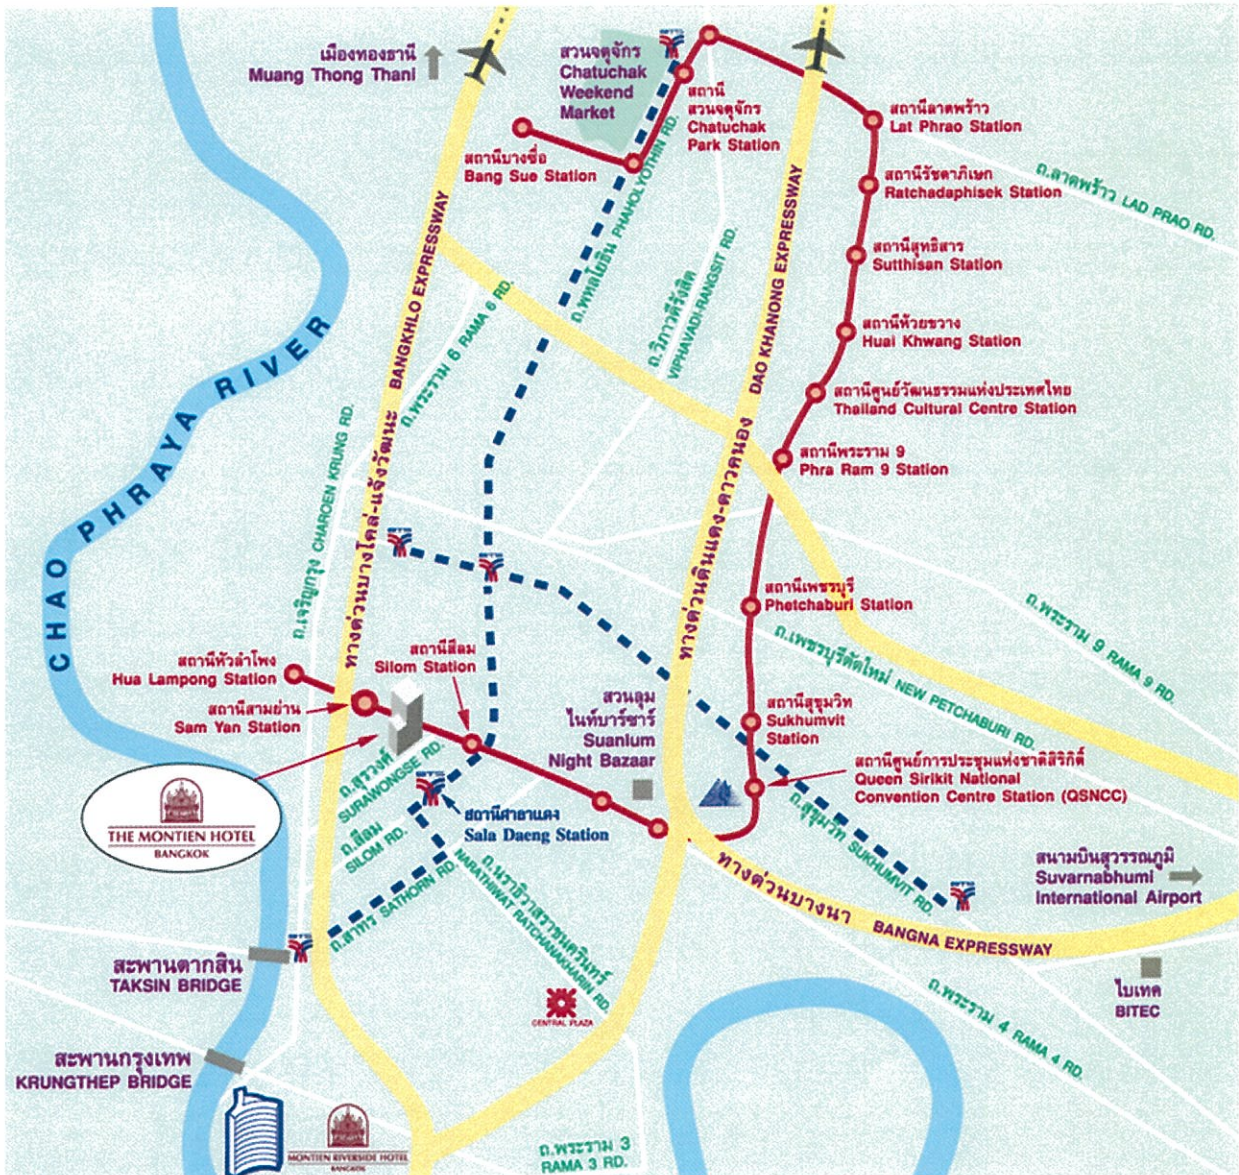

EASY ACCESSIBILITY

Major Shopping Centres

- | | |
|------------------|--------------------------|
| 1. Montien Plaza | 9. Central World Plaza |
| 2. Taniya Plaza | 10. Gaysorn Plaza |
| 3. Jim Thompson | 11. Peninsula Plaza |
| 4. Robinson | 12. Amarin Plaza |
| 5. Silom Complex | 13. Central Chitlom |
| 6. C.P. Tower | 14. Suanlum Night Bazaar |
| 7. M B K Centre | 15. Emporium |
| 8. Siam Centre | |

Hospitals

1. Bangkok Christian Hospital
2. Bangkok Nursing Home
3. Chulalongkorn Hospital

-  BTS Sky Train Station. Only 5 minutes walk from the Montien Hotel to "Sala Daeng" Station on Silom Road
-  MRT Underground Train Station. Just a few minutes walk from the Montien Hotel to "Sam Yan" Station on Rama IV Road
-  Expressway